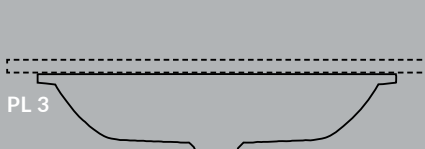

60 cm

PL 1

55 cm

PL 1

55 cm

PL 2

PL 3